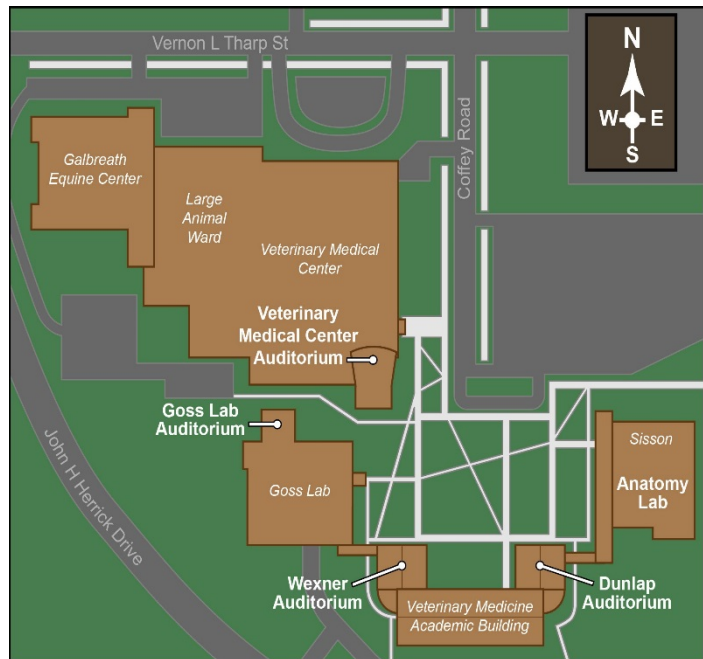

- Before you cross the Olentangy River, TURN RIGHT (south) onto Coffey Road which ends in a cul-de-sac