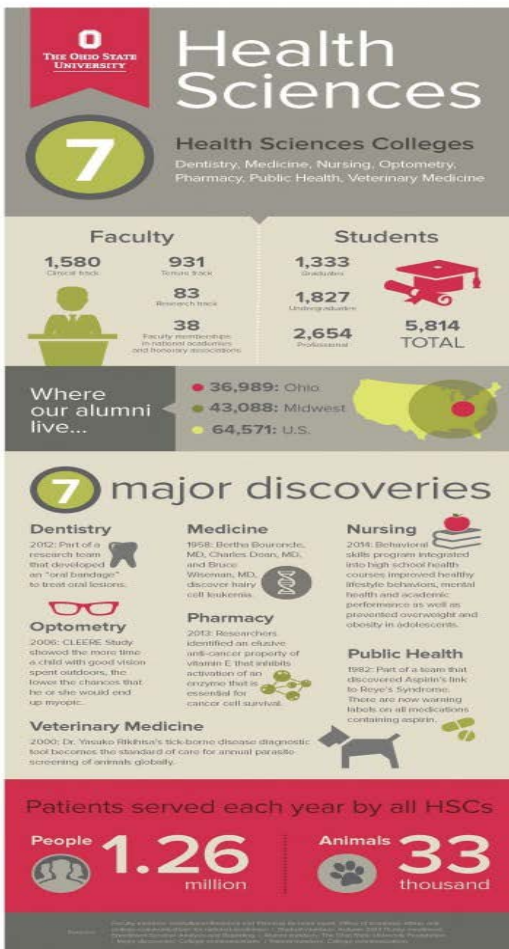

iPEP Orientation

The goal of the program is for you to meet students from other health professions and begin to build important interprofessional skills, which research supports, improves healthcare and health outcomes.

The participating health sciences disciplines include: Dentistry, Nursing, Optometry, Pharmacy, Medicine, Veterinary Medicine, Health and Rehabilitation Sciences, Public Health and Social Work.

You will have the opportunity to meet in small groups with other entering students from the health science colleges to learn about each other's roles, discuss the core competencies related to interprofessional collaborative practice, and build teamwork and communication skills.

Objectives include:

- *Develop a better understanding of the scope and practice of the participating disciplines.
- *Begin to develop respect for the contribution made by each member of the health care team.
- *Describe the national core competencies for interprofessional collaborative practice.*Build interprofessional teamwork and communication skills.

Directions and Parking

The Ohio State University
College of Veterinary Medicine
(614) 292-1171

Parking: Students who have purchased a “C” pass can park in front of the Veterinary Medicine Academy Building in designated “C”

Pay-by-Plate machines are clearly marked by directional signs. Enter your license plate number and select the form of payment and amount of parking time desired. Verification of payment is done via your license plate, it is imperative that you enter your license plate information correctly.

From the North

- Drive south on State Route 315
- Exit at Lane Avenue (the sign reads - Lane Ave, Ohio State Univ, Upper Arlington)
- At the end of the ramp, TURN LEFT (east) on W. Lane Ave. and go under (State Route 315)
- TURN RIGHT (south) at the light onto Fyffe Road and go one block to the next light
- TURN LEFT (east) onto Woody Hayes Drive and go one block