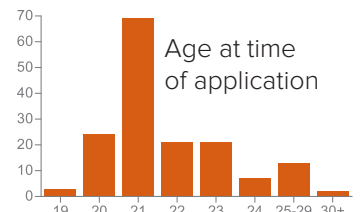

Arts: A cappella; Baking; Dance; Clarinet; Choir; Flute; Gardening; Guitar; Painting; Saxophone; Vibraphone; Drawing; Concert Band; Quilting; Marching Cymbals; DIY Crafts; Flugelhorn; Glassblowing; French Horn; Needlepoint; Trumpet; Piano; Woodburning; Ukulele; Jewelry Making; Cartooning; Photography; Ceramics; Violin; Water Color; Knitting; Native American Spirit Flute; Urban Latin Dancing, Duct Tape Crafts; Graphic Design, Music Remixing; Crocheting; Scrapbooking

Volunteer Experience: Habitat for Humanity; Butternut Farms Wildcat Sanctuary; American Primate Education Sanctuary; Josh Project; Make-a-Wish; Ohio Wildlife Center; Special Olympics; Therapeutic Horseback Riding; Red Cross; SPCA; Ronald McDonald House; Replant Day; Sunday School Teacher; Leukemia and Lymphoma Society; Tutor; San Gabriel Sea Turtle Monitoring Project; World Vets; Soles4Souls; VIDA; Food Pantry; Greyhound Adoption of Ohio; Buck-i-SERV; YMCA

Area of Interest: Mixed, Small Animal, Food Animal, Equine, Public Health, Lab Animal, Comparative Health, Veterinary Forensics, Behavior, Small Ruminant, Aquatics, Exotics, Wildlife, Shelter, Theriogenology, Academia, Dairy, Avian, Pathology, Ophthalmology, Emergency, Oncology, Zoo

Sports: Crossfit, Hiking, Running, Mountain Biking, Yoga, Horseback Riding, Soccer, Skiing, Karate, Basketball, Flag Football, Dodgeball, Volleyball, Synchronized Swimming, Rock Climbing, Tennis, Baseball, Softball, Gymnastics, Kayaking, Ice Hockey, Lacrosse, Zumba, Badminton, Snow Boarding, Pilates, Water Polo, Weight Lifting, Sport Shooting, Barre, Hunter/Jumper, White Water Rafting, Fencing, Softball, Field Hockey, Wrestling, Track and Field, Longboarding, Snorkeling, Bowling, Autocross Racing