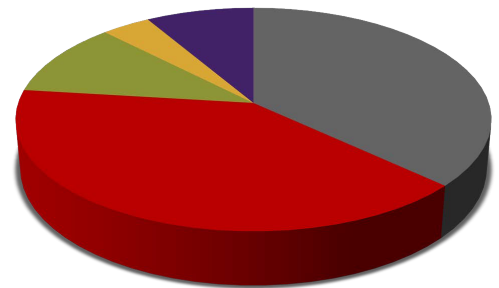

Academic Majors

Anatomy	Equine Pre-Vet Medicine
Animal Nutrition & Science	Integrated Life Sciences
Anthropology	Integrative Biology
Architecture	Marine Science
Biochemistry	Musicianship
Biomedical Science	Medical Sciences
Biopsychology	Organizational Leadership
Business Administration	Pre-Vet
Classical Languages/Literature	Psychology
Cellular/Molecular Biology	Russian
Dairy Science	Small Animal Science
English Literature	Veterinary Science
Environmental Biology	Zoology