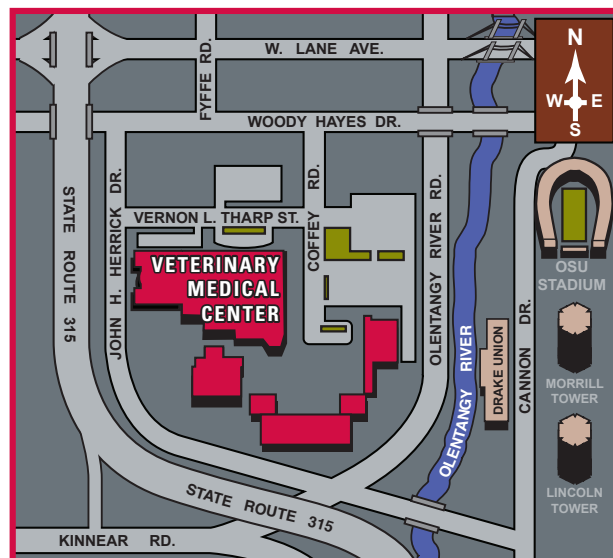

No Pets Allowed

Fairfield Inn

3025 Olentangy River Rd.
Columbus, OH 43210
Ph: 614-267-1111
Toll Free: 800-228-2800
10% discount for
OSU VMC clients

Hilton Garden Inn-University

3232 Olentangy River Rd
Columbus, OH 43202
Ph: 614-263-7200
OSU rate \$115

Hyatt Place Columbus-Worthington

7490 Vantage Dr.
Columbus, OH 43235
Ph: 614-846-4355
Toll Free: 800-833-1516
OSU rate \$89.00

Hyatt Regency

350 N. High St.
Columbus, OH 43215
Ph: 614-463-1234

Veterinary Medical Center